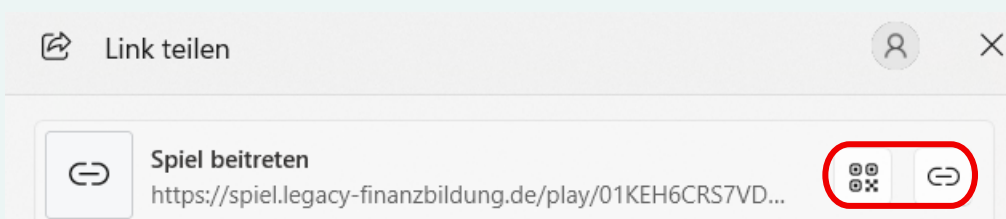

Teile die Links mit deinen Mitspielenden