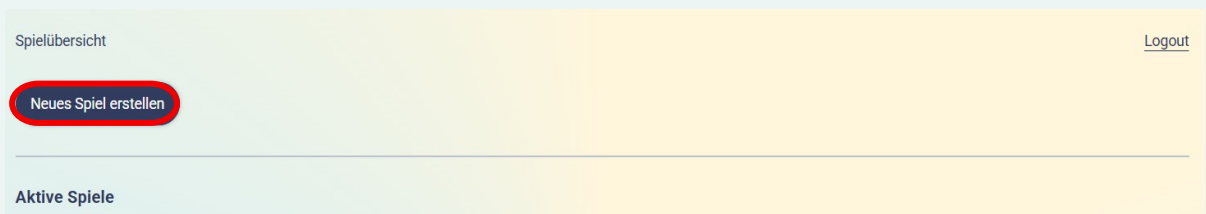

## Game instructions: How to start a new game

### How to start a new game

1. First, log in to the game with your login details.
2. After successfully logging in, you can see the 'create new game' button in the top left corner.

3. After that, you can choose the number of players. You can play the game with 2 – 4 people.