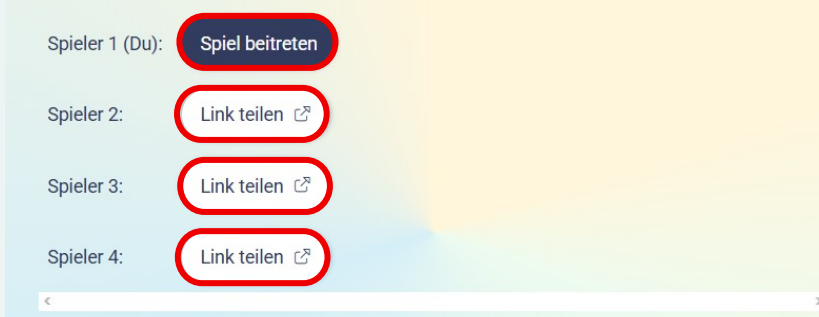

Teile die Links mit deinen Mitspielenden